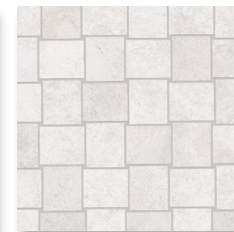

Lead Time

In Stock/Quick Ship

Sizes

COLORS

Ivory

Ivory Stripe

Ivory Chevron Braid Mosaic

Ivory Intreccio Mosaic

Ivory Halo Mosaic

Perle

Perle Stripe

Perle Chevron Braid Mosaic

Perle Intreccio Mosaic

Perle Halo Mosaic

White

White Stripe

White Chevron Braid Mosaic

White Intreccio Mosaic

White Halo Mosaic

PACKING INFORMATION

Size	Finish	Thickness	SF per Box	SF per Pallet	Pieces per Box
2"x12"	Polished	9 mm	N/A	N/A	20
12"x24"	Matte & Polished	9 mm	13.56253	542.5011	7
24"x24"	Matte & Polished	9 mm	11.62502	465.0009	3
24"x48"	Matte & Polished	9 mm	15.50003	542.5011	2
Chevron Braid Mosaic	Polished	9 mm	N/A	N/A	N/A
Halo Mosaic	Matte & Polished	9 mm	N/A	N/A	N/A
Intreccio Mosaic	Matte	9 mm	N/A	N/A	N/A