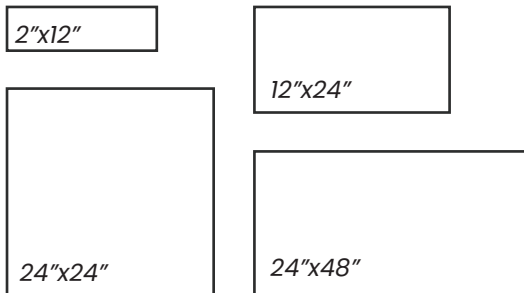

AERIS

PORCELAIN TILE

Technical Data

Thickness	9 mm
Frost Resistant	Yes
Rectified	Yes
Finish	Matte & Polished
Application	Interior/Exterior
DCOF	>0.50
Slip Resistant	R10
Shade Variation	V2
Water Absorption	≤0.2%

Lead Time

In Stock/Quick Ship

Sizes

COLORS

Ivory

Ivory Stripe

Ivory Chevron Braid Mosaic

Ivory Intreccio Mosaic