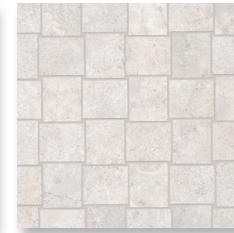

Lead Time

In Stock/Quick Ship

Sizes

COLORS

Ivory

Ivory Stripe

Ivory Chevron Braid Mosaic

Ivory Intreccio Mosaic

Ivory Halo Mosaic

Perle

Perle Stripe

Perle Chevron Braid Mosaic

Perle Intreccio Mosaic

Perle Halo Mosaic

White

White Stripe

White Chevron Braid Mosaic

White Intreccio Mosaic

White Halo Mosaic

PACKING INFORMATION

Size	Finish	Thickness	SF per Box	SF per Pallet	Pieces per Box
2"x12"	Polished	9 mm	N/A	N/A	20
12"x24"	Matte & Polished	9 mm	13.56253	542.5011	7
24"x24"	Matte & Polished	9 mm	11.62502	465.0009	3
24"x48"	Matte & Polished	9 mm	15.50003	542.5011	2
Chevron Braid Mosaic	Polished	9 mm	N/A	N/A	N/A
Halo Mosaic	Matte & Polished	9 mm	N/A	N/A	N/A
Intreccio Mosaic	Matte	9 mm	N/A	N/A	N/A