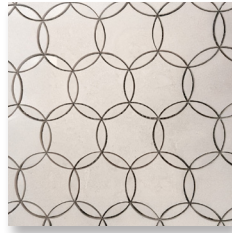

AERIS

PORCELAIN TILE

Technical Data

Thickness	9 mm
Frost Resistant	Yes
Rectified	Yes
Finish	Matte & Polished
Application	Interior/Exterior
DCOF	>0.50
Slip Resistant	R10
Shade Variation	V2
Water Absorption	≤0.2%

Lead Time

In Stock/Quick Ship

Sizes

COLORS

Ivory

Ivory Stripe

Ivory Chevron Braid Mosaic

Ivory Intreccio Mosaic

Ivory Halo Mosaic

Perle

Perle Stripe

Perle Chevron Braid Mosaic

Perle Intreccio Mosaic

Perle Halo Mosaic

White

White Stripe

White Chevron Braid Mosaic

White Intreccio Mosaic

White Halo Mosaic

PACKING INFORMATION

Size	Finish	Thickness	SF per Box	SF per Pallet	Pieces per Box
2"x12"	Polished	9 mm	N/A	N/A	20
12"x24"	Matte & Polished	9 mm	13.56253	542.5011	7
24"x24"	Matte & Polished	9 mm	11.62502	465.0009	3
24"x48"	Matte & Polished	9 mm	15.50003	542.5011	2
Chevron Braid Mosaic	Polished	9 mm	N/A	N/A	N/A
Halo Mosaic	Matte & Polished	9 mm	N/A	N/A	N/A
Intreccio Mosaic	Matte	9 mm	N/A	N/A	N/A