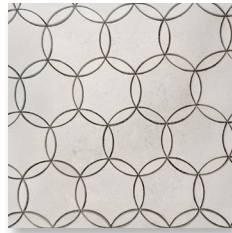

Lead Time

In Stock/Quick Ship

Sizes

COLORS

Ivory

Ivory Stripe

Ivory Chevron Braid Mosaic

Ivory Intreccio Mosaic

Ivory Halo Mosaic

Perle

Perle Stripe

Perle Chevron Braid Mosaic

Perle Intreccio Mosaic

Perle Halo Mosaic

White

White Stripe

White Chevron Braid Mosaic

White Intreccio Mosaic

White Halo Mosaic

PACKING INFORMATION

Size	Finish	Thickness	SF per Box	SF per Pallet	Pieces per Box
2"x12"	Polished	9 mm	N/A	N/A	20
12"x24"	Matte & Polished	9 mm	13.56253	542.5011	7
24"x24"	Matte & Polished	9 mm	11.62502	465.0009	3
24"x48"	Matte & Polished	9 mm	15.50003	542.5011	2
Chevron Braid Mosaic	Polished	9 mm	N/A	N/A	N/A
Halo Mosaic	Matte & Polished	9 mm	N/A	N/A	N/A
Intreccio Mosaic	Matte	9 mm	N/A	N/A	N/A